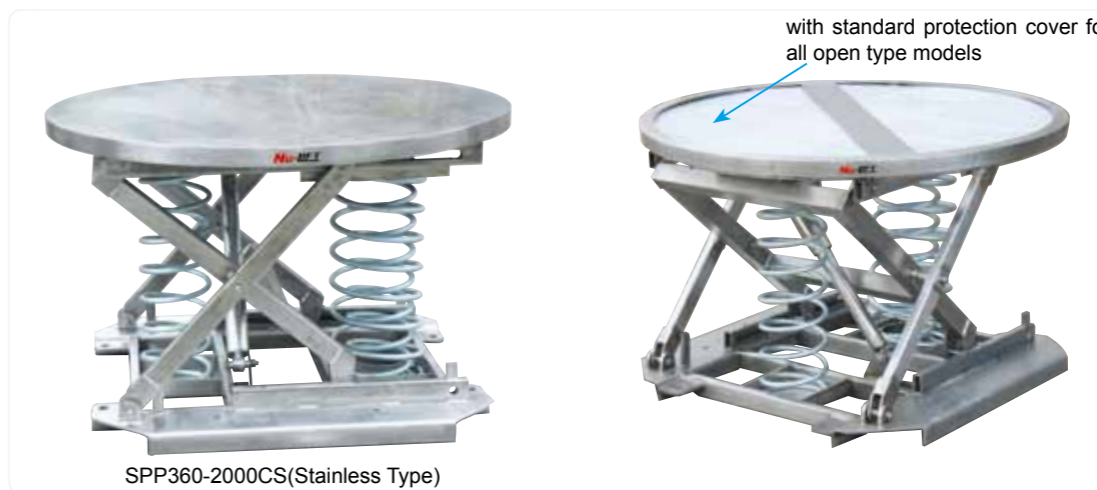

Spring Actuated Pallet Leveller

- One of the best way to save workers backs.
- Automatically keeps pallet or stillage loads at an optimum working height when loading or unloading goods.
- Dramatically reduces the effort required to palletise goods.
- Built-in turntable allows simple load rotation and access to all sides.
- SPP360-2000C-Closed platform top for Europe

SPP360-2000 (Standard Type)

Standard Type with square curtain

Standard Type with round curtain

SPP360-2000C(Closed Table)

SPP360-2000SQ (Square Type Table)

easy move with forklift

lift tables in use

Spring Actuated Pallet Leveller

- One of the best way to save workers backs.
- Automatically keeps pallet or stillage loads at an optimum working height when loading or unloading goods.
- Dramatically reduces the effort required to palletise goods.
- SPP360-2000G:Hot-galvanized finish.
- SPP360-2000S-Stainless finish.
- For use in meat and other food industry, dairy canning and all areas where corrosive acids and saline solutions are used.

SPP360-2000S(Stainless Type)

SPP360-2000G(Galvanized Type)

with standard protection cover for all open type models

SPP360-2000CS(Stainless Type)

Model	SPP360-2000		SPP360-2000C		SPP360-2000SQ	
	Capacity	2000kg / 4500LBS	2000kg / 4500LBS	2000kg / 4500LBS	2000kg / 4500LBS	2000kg / 4500LBS
Table Type	open		closed		open	
Size of the Platform	1110mm	43-3/4"	1110mm	43-3/4"	1250x1250mm	49-1/4"x49-1/4"
Min. Platform Height	240mm	9-1/2"	240mm	9-1/2"	285mm	11-1/4"
Max. Platform Height	705mm	27-3/4"	705mm	27-3/4"	750mm	29-1/2"
Basement Size	920x930mm	36"x36-3/4"	920x930mm	36"x36-3/4"	920x930mm	36"x36-3/4"