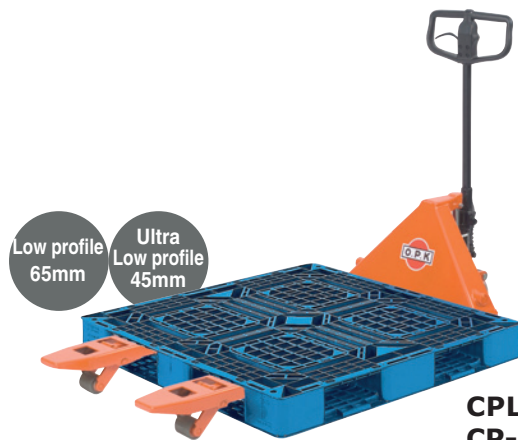

Low Profile Type

Ultra Low Profile Type

Low-profile and ultra low-profile types are ideal for the transportation of office automation (OA) equipment and vending machines, etc.

Low profile
65mm

CP-15S-107H

Low profile
65mm

Ultra
Low profile
45mm

CPL-10L-140 (45mm)
CP-15L-140H (65mm)
CP-20L-140H (65mm)

For double-side pallets (1,100 mm)

Ultra
Low profile
39 or 45mm

CPL-10S-107

Specifications for Low-profile and Ultra Low-profile Types

Specifications for Low-profile Types (65 mm)

Specification Model	Capacity (kg)	Min. H (mm)		Max. H (mm)		Fork (mm)					Overall length (mm)	Overall height (mm)	Steering wheel Dia. φ width (mm)	Load wheel Dia. φ width (mm)	Net weight (kg)
		H ₁	H ₂	Outer width	Length			Inner width							
CP- 15M - 85H	1,500	65	185	470	850	720	570	170	1,260	1,170	Rubber 180×60	Urethane 65×73	62		
CP- 15S - 107H				520	1,070	940	790	220	1,480				74		
CP- 15S - 115H				1,150	1,020	870	1,560	75							
CP- 15L - 107H				1,070	940	790	1,480	80							
CP- 15L - 122H				685	1,220	1,090	940	385	1,630				83		
CP- 15L - 140H				1,400	1,270	1,120	1,810	93							
CP- 20S - 107H	2,000	65	185	520	1,070	940	790	220	1,480	1,170	Rubber 180×60	Urethane 65×73	74		
CP- 20S - 115H				1,150	1,020	870	1,560	75							
CP- 20L - 107H				1,070	940	790	1,480	80							
CP- 20L - 122H				685	1,220	1,090	940	385	1,630				83		
CP- 20L - 140H				1,400	1,270	1,120	1,810	93							
CP- 25S - 107H				2,500	65	185	520	1,070	940				790	220	1,480
CP- 25L - 122H	685	1,220	1,090				940	385	1,630	88					

Specifications for Ultra low-profile Types (39 mm)

CPL-10M - 85L	1,000	39	114	450	850	720	610	150	1,310	1,120	Urethane 150×45	Nylon 39×73	56
CPL-10S - 107L	520	1,070	940	830	220	1,530	62						

Specifications for Ultra low-profile Types (45 mm)